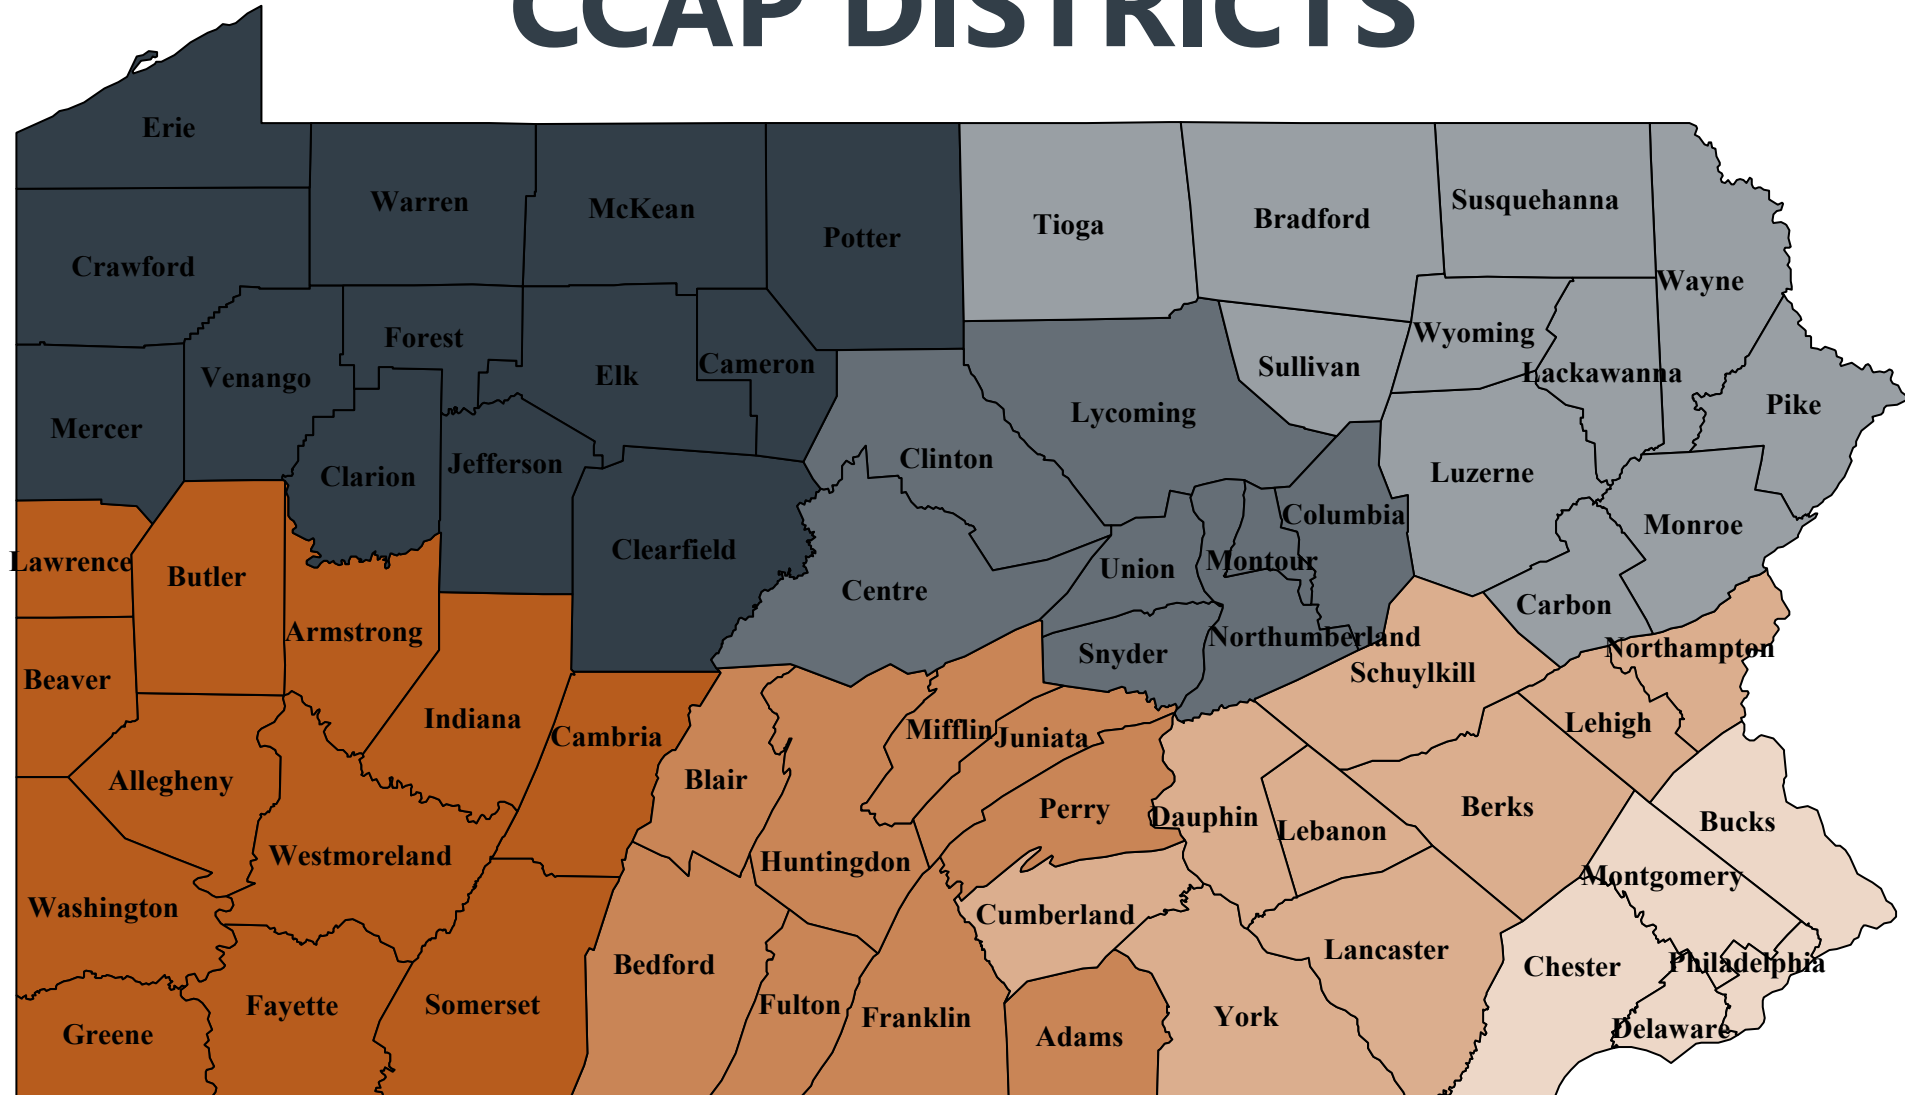

CCAP DISTRICTS

District 1
Basil Huffman
Forest

District 2
Daniel Vogler
Lawrence

District 3
Randy Phiel
Adams

District 4
Preston Boop
Union

District 5
Kenneth Lawrence
Montgomery

District 6
Ray D'Agostino
Lancaster

District 7
Brian Smith
Wayne